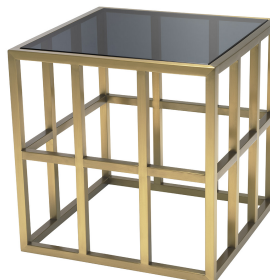

E I C H H O L T Z

SPECIFICATION SHEET

Item no.	114767
Item description	Side Table Lazare brushed brass finish Brushed brass finish smoke glass
Suitable for	Indoor use/dry locations only
Net weight (kg)	0

DIMENSIONS

Item dimensions (cm)	45 x 45 x H. 45 cm
Item dimensions (inch)	17.72" x 17.72" x 17.72" H

SPECIFICATIONS

Material(s)	114767A: Stainless steel 114767B: Glass
Glass type	Tempered glass

LOGISTIC INFORMATION

114767A - Side Table Lazare brushed brass finish - Stand - 1pc(s)

Carton dimensions (m)	0,48 x 0,48 x 0,485
Volume (cbm)	0,1117
Gross weight (kg)	7,00

114767B - Side Table Lazare brushed brass finish - Glass - 1pc(s)