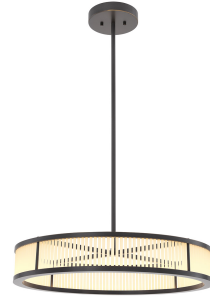

## SPECIFICATION SHEET

<b>Item no.</b>	114745
<b>Item description</b>	Chandelier Thibaud 70 cm bronze highlight finish Bronze highlight finish   frosted glass
<b>Suitable for</b>	Indoor use/dry locations only
<b>Net weight (kg)</b>	8

### DIMENSIONS

<b>Item dimensions (cm)</b>	ø 70 x H. 15 cm
<b>Item dimensions (inch)</b>	27.56" dia x 5.91" H
<b>Wall/ceiling plate dimensions (cm)</b>	ø 20 x H. 4 cm
<b>Wall/ceiling plate dimensions (inch)</b>	7.87" dia x 1.57" H
<b>Wire length (cm)</b>	110 cm
<b>Wire length (inch)</b>	43,31 inch

### SPECIFICATIONS

<b>Material(s)</b>	Iron   Glass   Acrylic   Aluminium
<b>Lamp holder</b>	Integrated LED
<b>Voltage</b>	220 - 240 Volt
<b>Wattage (total)</b>	33 watt
<b>Light source</b>	3014 SMD LED strip
<b>LED colour temperature (kelvin)</b>	2700 K
<b>Nominal lifetime</b>	50000 hours
<b>Lumen</b>	1800 lumen
<b>Type of plug</b>	Not applicable
<b>Dimmable</b>	Dimmable, dimmer not included
<b>Switch</b>	No
<b>Shade support</b>	Not applicable
<b>Wire</b>	2 core + earth wire (0,75mm <sup>2</sup> )
<b>Hanging method</b>	Pipe
<b>Length hanging method (cm)</b>	10+30+50 cm pipe
<b>Length hanging method (inch)</b>	3.94"+11.81"+19.69" pipe