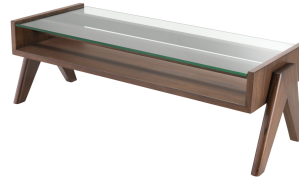

## SPECIFICATION SHEET

<b>Item no.</b>	114493
<b>Item description</b>	Coffee Table Lionnel classic brown Classic brown   clear glass
<b>Suitable for</b>	Indoor use/dry locations only
<b>Net weight (kg)</b>	35.3

### DIMENSIONS

<b>Item dimensions (cm)</b>	120 x 46 x H. 39,5 cm
<b>Item dimensions (inch)</b>	47.24" x 18.11" x 15.55" H
<b>Glass thickness (mm)</b>	10 mm
<b>Glass thickness (inch)</b>	0,394 inch