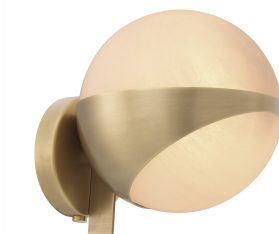

## SPECIFICATION SHEET

<b>Item no.</b>	114443
<b>Item description</b>	Wall Lamp Wilson antique brass finish Antique brass finish White glass with swirl design
<b>Suitable for</b>	Indoor use/dry locations only
<b>Net weight (kg)</b>	0,72

### DIMENSIONS

<b>Item dimensions (cm)</b>	14 x H. 19 x D. 18 cm
<b>Item dimensions (inch)</b>	5.51" x 7.48" H x 7.09" D
<b>Wall/ceiling plate dimensions (cm)</b>	∅ 10 x H. 2,5 cm
<b>Wall/ceiling plate dimensions (inch)</b>	3.94" dia x 0.98" H
<b>Wire length (cm)</b>	20 cm
<b>Wire length (inch)</b>	7,87 inch

### SPECIFICATIONS

<b>Material(s)</b>	Iron   Glass
<b>Lamp holder</b>	E14
<b>Lamp holder qty</b>	1
<b>Voltage</b>	220 - 240 Volt
<b>Wattage (max)</b>	5 watt
<b>Type of plug</b>	Not applicable
<b>Dimmable</b>	Dimmable, dimmer not included
<b>Wire</b>	2 core + earth wire (0,75mm <sup>2</sup> )
<b>CE test certificate</b>	Pass 2021