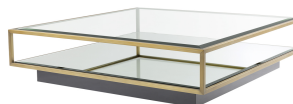

E I C H H O L T Z

SPECIFICATION SHEET

Item no.	114400
Item description	Coffee Table Tortona L brushed brass finish Brushed brass finish bevelled glass Bevelled mirror glass black base
Suitable for	Indoor use/dry locations only
Net weight (kg)	84

DIMENSIONS

Item dimensions (cm)	120 x 120 x H. 30 cm
Item dimensions (inch)	47.24" x 47.24" x 11.81" H

SPECIFICATIONS

Material(s)	114400A: MDF Stainless steel Mirror glass
	114400B: Glass

LOGISTIC INFORMATION

114400A - Coffee Table Tortona L brushed brass finis - stand - 1pc(s)

Carton dimensions (m)	1,26 x 1,26 x 0,36
Volume (cbm)	0,5715
Gross weight (kg)	50,00

114400B - Coffee Table Tortona L brushed brass finis - glass - 1pc(s)