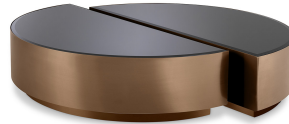

## SPECIFICATION SHEET

<b>Item no.</b>	113932
<b>Item description</b>	Coffee Table Astra brushed copper finish set of 2 Brushed copper finish   black bevelled glass
<b>Suitable for</b>	Indoor use/dry locations only
<b>Net weight (kg)</b>	71.1

### DIMENSIONS

<b>Item dimensions (cm)</b>	120 x 60,5 x H. 29 cm
<b>Item dimensions (inch)</b>	47.24" x 23.82" x 11.42" H
<b>Glass thickness (mm)</b>	12 mm
<b>Glass thickness (inch)</b>	0,472 inch