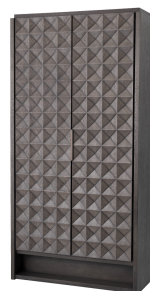

## SPECIFICATION SHEET

<b>Item no.</b>	113833
<b>Item description</b>	Cabinet Jane mocha meranti Mocha meranti   medium bronze finish
<b>Suitable for</b>	Indoor use/dry locations only
<b>Net weight (kg)</b>	107,5

### DIMENSIONS

<b>Item dimensions (cm)</b>	115 x 56 x H. 229 cm
<b>Item dimensions (inch)</b>	45.28" x 22.05" x 90.16" H

### SPECIFICATIONS

<b>Material(s)</b>	Plywood   Meranti Wood   MDF   Meranti veneer   Brass   Aluminium
<b>Shelf qty</b>	5
<b>Shelf type</b>	Adjustable