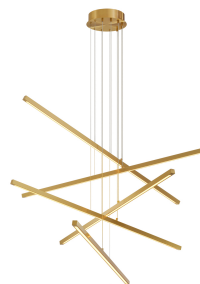

E I C H H O L T Z

SPECIFICATION SHEET

Item no.	113507
Item description	Chandelier Kimpton antique brass finish Antique brass finish
Suitable for	Indoor use/dry locations only
Net weight (kg)	7,5

DIMENSIONS

Item dimensions (cm)	120 x max H. 260 cm adjustable
Item dimensions (inch)	47.24" dia x max 102.36" H adjustable
Wall/ceiling plate dimensions (cm)	∅ 25 x H. 6 cm
Wall/ceiling plate dimensions (inch)	9.84" dia x 2.36" H
Wire length (cm)	280 cm
Wire length (inch)	110,24 inch

SPECIFICATIONS

Material(s)	Iron Polypropylene
Lamp holder	Integrated LED
Voltage	220 - 240 Volt
Wattage (total)	80 watt
Light source	2835 SMD LED strip
LED colour temperature (kelvin)	2700 K
Nominal lifetime	30000 hours
Lumen	2851 lumen
Dimmable	Dimmable, dimmer not included
Wire	2 core + earth wire (0,50mm ²)
CE test certificate	Pass 2021
Hanging method	Metal wire
Length hanging method (cm)	260
Length hanging method (inch)	102,36