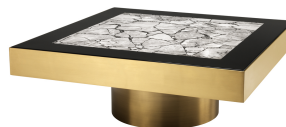

E I C H H O L T Z

SPECIFICATION SHEET

Item no.	112545
Item description	Coffee Table Tatler brushed brass finish Brushed brass finish faux marble high gloss black
Suitable for	Indoor use/dry locations only
Net weight (kg)	60

DIMENSIONS

Item dimensions (cm)	100 x 100 x H. 38 cm
Item dimensions (inch)	39.37" x 39.37" x 14.96" H

SPECIFICATIONS

Material(s)	Stainless steel MDF Paper Resin
Stainless steel grade	SAE 201

LOGISTIC INFORMATION