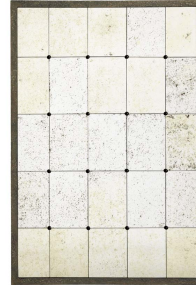

E I C H H O L T Z

EST. 1992

SPECIFICATION SHEET

Item no.	112401
Item description	Mirror Cervilla 125 x 85 cm Antique mirror glass antique look frame
Suitable for	Indoor use/dry locations only
Net weight (kg)	14

DIMENSIONS

Item dimensions (cm)	125 x 85 x D. 3 cm
Item dimensions (inch)	49.21" x 33.46" x 1.18" D
Mirror dimensions (cm)	119,5 x 79,5 cm
Mirror dimensions (inch)	47.05" x 31.3"

SPECIFICATIONS

Material(s)	Steel (solid) Mirror glass
Hanging method	French cleat, horizontal & vertical