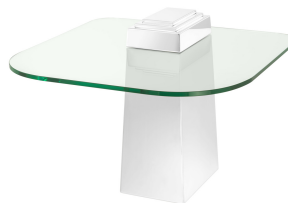

E I C H H O L T Z

SPECIFICATION SHEET

Item no.	111801
Item description	Side Table Orient polished stainless steel Polished stainless steel clear glass
Suitable for	Indoor use/dry locations only
Net weight (kg)	50

DIMENSIONS

Item dimensions (cm)	65 x 65 x H. 51 cm
Item dimensions (inch)	25.59" x 25.59" x 20.08" H
Glass thickness (mm)	12 mm
Glass thickness (inch)	0,472 inch

SPECIFICATIONS

Material(s)	111801A: Stainless steel
	111801B: Glass

LOGISTIC INFORMATION

111801A - Side Table Orient polished stainless steel - Stand - 1pc(s)

Carton dimensions (m)	0,34 x 0,29 x 0,56
Volume (cbm)	0,0552
Gross weight (kg)	42,00

111801B - Side Table Orient polished stainless steel - Glass - 1pc(s)