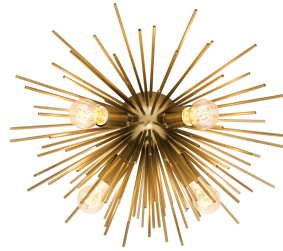

E I C H H O L T Z

SPECIFICATION SHEET

Item no.	111680
Item description	Ceiling Lamp Boivin matte brass finish Matte brass finish
Suitable for	Indoor use/dry locations only
Net weight (kg)	4,5

DIMENSIONS

Item dimensions (cm)	ø 58 x H. 26,5 cm
Item dimensions (inch)	22.83" dia x 10.43" H
Wall/ceiling plate dimensions (cm)	ø 8 x H. 6 cm
Wall/ceiling plate dimensions (inch)	3.15" dia x 2.36" H
Wire length (cm)	15 cm
Wire length (inch)	5,91 inch

SPECIFICATIONS

Material(s)	Iron
Lamp holder	E27
Lamp holder qty	4
Voltage	220 - 240 Volt
Wattage (max)	40 watt
Light source	Not included
Type of plug	Not applicable
Dimmable	Dimmable, dimmer not included
Switch	No
Wire	3 core (0,75mm ²)
CE test certificate	Pass 2018