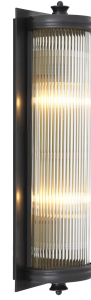

E I C H H O L T Z

EST. 1992

SPECIFICATION SHEET

Item no.	111526UL
Item description	Wall Lamp Glorious L bronze finish Bronze finish clear glass
Suitable for	Indoor use/dry locations only
Net weight (kg)	3.1

DIMENSIONS

Item dimensions (cm)	13 x H. 43 x D. 11 cm
Item dimensions (inch)	5.12" x 16.93" H x 4.33" D
Wall/ceiling plate dimensions (cm)	43 x 13 x D. 1,7 cm
Wall/ceiling plate dimensions (inch)	16.93" x 5.12" x 0.67" D
Wire length (cm)	15 cm
Wire length (inch)	5,91 inch

SPECIFICATIONS

Material(s)	Iron Glass Brass
Lamp holder	E26
Lamp holder qty	2
Voltage	110 Volt
Wattage (max)	40 watt
Light source	Not included
Type of plug	Not applicable
Dimmable	Dimmable, dimmer not included
Switch	No
Wire	2 core + earth wire (0,75mm ²)
Qty accessory included	42 pcs glass