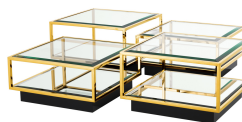

E I C H H O L T Z

SPECIFICATION SHEET

Item no.	111415
Item description	Coffee Table Tortona gold finish set of 4 Gold finish bevelled glass Bevelled mirror glass black base
Suitable for	Indoor use/dry locations only
Net weight (kg)	105,2

DIMENSIONS

Item dimensions (cm)	65 x 65 x H. 40 cm 65 x 65 x H. 32 cm
Item dimensions (inch)	25.59" x 25.59" x 15.75" H 25.59" x 25.59" x 12.6" H
Glass thickness (mm)	12 mm
Glass thickness (inch)	0,472 inch

SPECIFICATIONS

Material(s)	111415A: Stainless steel Mirror glass MDF 111415B: Stainless steel Mirror glass MDF 111415C: Glass
Glass type	Tempered glass
Stainless steel grade	SAE 201

LOGISTIC INFORMATION

111415A - Coffee Table Tortona gold - 65 x 65 x H. 32 cm - 2pc(s)

Carton dimensions (m)	0,705 x 0,705 x 0,375
Volume (cbm)	0,1864
Gross weight (kg)	17,40

111415B - Coffee Table Tortona gold - 65 x 65 x H. 40 cm - 2pc(s)