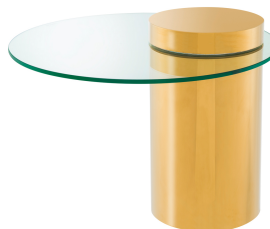

## SPECIFICATION SHEET

<b>Item no.</b>	111170
<b>Item description</b>	Side Table Equilibre gold finish Gold finish   clear glass
<b>Suitable for</b>	Indoor use/dry locations only
<b>Net weight (kg)</b>	43,6

### DIMENSIONS

<b>Item dimensions (cm)</b>	∅ 65 x H. 51 cm
<b>Item dimensions (inch)</b>	25.59" dia x 20.08" H
<b>Glass thickness (mm)</b>	10 mm
<b>Glass thickness (inch)</b>	0,394 inch