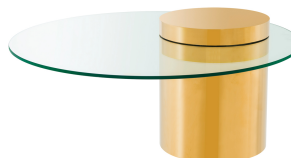

E I C H H O L T Z

SPECIFICATION SHEET

Item no.	111169
Item description	Coffee Table Equilibre gold finish Gold finish clear glass
Suitable for	Indoor use/dry locations only
Net weight (kg)	55.6

DIMENSIONS

Item dimensions (cm)	∅ 90 x H. 43 cm
Item dimensions (inch)	35.43" dia x 16.93" H
Glass thickness (mm)	10 mm
Glass thickness (inch)	0,394 inch

SPECIFICATIONS

Material(s)	111169A: Stainless steel 111169B: Glass
Glass type	Tempered glass
Stainless steel grade	SAE 201

LOGISTIC INFORMATION

111169A - Coffee Table Equilibre gold finish - Stand - 1pc(s)

Carton dimensions (m)	0.435 x 0.46 x 0.51
Volume (cbm)	0.1021
Gross weight (kg)	45.60

111169B - Coffee Table Equilibre gold finish - Glass - 1pc(s)