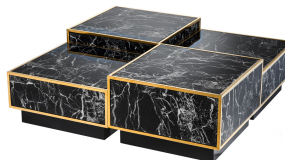

## SPECIFICATION SHEET

<b>Item no.</b>	110665
<b>Item description</b>	Coffee Table Concordia gold finish set of 4 Gold finish   black faux marble Black base
<b>Suitable for</b>	Indoor use/dry locations only
<b>Net weight (kg)</b>	88,8

### DIMENSIONS

<b>Item dimensions (cm)</b>	65 x 65 x H. 40   65 x 65 x H. 32 cm
<b>Item dimensions (inch)</b>	25.59" x 25.59" x 15.75" H   12.6" H