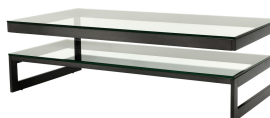

E I C H H O L T Z

SPECIFICATION SHEET

Item no.	110368
Item description	Coffee Table Gamma bronze finish Bronze finish clear glass
Suitable for	Indoor use/dry locations only
Net weight (kg)	86,2

DIMENSIONS

Item dimensions (cm)	150 x 80 x H. 46 cm
Item dimensions (inch)	59.06" x 31.5" x 18.11" H
Glass thickness (mm)	12 mm
Glass thickness (inch)	0,472 inch

SPECIFICATIONS

Material(s)	110368A: Stainless steel
	110368B: Glass

LOGISTIC INFORMATION

110368A - Coffee Table Gamma bronze finish - Stand - 1pc(s)

Carton dimensions (m)	1,635 x 0,48 x 0,145
Volume (cbm)	0,1138
Gross weight (kg)	19,20

110368B - Coffee Table Gamma bronze finish - Glass - 1pc(s)