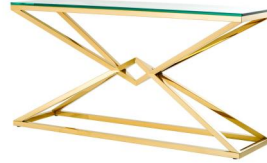

E I C H H O L T Z

SPECIFICATION SHEET

Item no.	109874
Item description	Console Table Connor 150 x 40 x H.74 cm gold fin
Category	Tables
Type	Console tables
Country of origin	China

ITEM MEASUREMENTS

Dimensions (cm)	150 x 40 x H. 74 cm
Dimensions (inch)	59.06" x 15.75" x 29.13" H
Glass thickness (mm)	15
Glass thickness (inch)	0,591
Net weight (kg)	34

SPECIFICATIONS

Material(s)	109874A: Stainless steel 109874B: Glass
Suitable for	Indoor use/dry locations only

PACKAGE INFORMATION (MTR/KG)

109874A - Console Table Connor L gold finish - Stand - 1pc(s)

Package measurements	1,525 x 0,425 x 0,76
Volume	0,4926
Gross weight (kg)	16,80

109874B - Console Table Connor L gold finish - Glass - 1pc(s)

Package measurements	1,555 x 0,46 x 0,055
Volume	0,0393
Gross weight (kg)	24,20