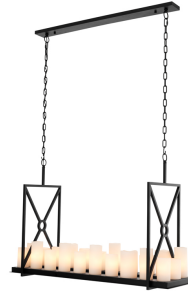

## SPECIFICATION SHEET

<b>Item no.</b>	109566
<b>Item description</b>	Chandelier Commodore black finish Black finish   including faux candle shades LED spots   including remote control
<b>Suitable for</b>	Indoor use/dry locations only
<b>Net weight (kg)</b>	25

### DIMENSIONS

<b>Item dimensions (cm)</b>	120 x 39 x H. 79 cm
<b>Item dimensions (inch)</b>	47.24" x 15.35" x 31.1" H
<b>Wall/ceiling plate dimensions (cm)</b>	108 x 10 x H. 2,5 cm
<b>Wall/ceiling plate dimensions (inch)</b>	42.52" x 3.94" x 0.98" H
<b>Wire length (cm)</b>	165 cm
<b>Wire length (inch)</b>	64,96 inch

### SPECIFICATIONS

<b>Material(s)</b>	Iron   Resin
<b>Lamp holder</b>	E14
<b>Lamp holder qty</b>	22
<b>Voltage</b>	220 - 240 Volt
<b>Wattage (max)</b>	5 watt
<b>Wattage (total)</b>	4 watt
<b>Light source</b>	High Power LED spots included   E14 light bulbs not included
<b>LED colour temperature (kelvin)</b>	2800 K
<b>Nominal lifetime</b>	8000 hours
<b>Lumen</b>	1000 lumen
<b>Type of plug</b>	Not applicable
<b>Dimmable</b>	Not possible
<b>Wire</b>	3 core (0,75mm <sup>2</sup> )
<b>CE test certificate</b>	Pass 2018
<b>Hanging method</b>	Chain
<b>Length hanging method (cm)</b>	80
<b>Length hanging method (inch)</b>	31,5