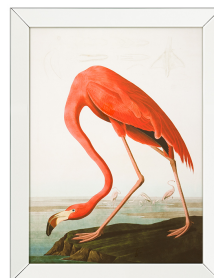

E I C H H O L T Z

SPECIFICATION SHEET

Item no.	108257
Item description	Print Trett 70 x 90 cm Mirror glass frame clear glass
Suitable for	Indoor use/dry locations only
Net weight (kg)	8,4

DIMENSIONS

Item dimensions (cm)	70 x H. 90 x D. 4,5 cm
Item dimensions (inch)	27.56" x 35.43" H x 1.77" D

SPECIFICATIONS

Material(s)	Pine Wood Mirror glass Glass
--------------------	----------------------------------

LOGISTIC INFORMATION

Carton dimensions (m)	0,935 x 0,745 x 0,065
Volume (cbm)	0,0453
Gross weight (kg)	9,20
HS code	49119100
Country of origin	Netherlands