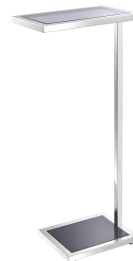

E I C H H O L T Z

SPECIFICATION SHEET

| | |
|-------------------------|--|
| Item no. | 108184 |
| Item description | Side Table Paladin Polished stainless steel smoke glass top Granite base |
| Suitable for | Indoor use/dry locations only |
| Net weight (kg) | 4,2 |

DIMENSIONS

| | |
|-------------------------------|--------------------------|
| Item dimensions (cm) | 31 x 20 x H. 72 cm |
| Item dimensions (inch) | 12.2" x 7.87" x 28.35" H |

SPECIFICATIONS

| | |
|------------------------------|-----------------------------------|
| Material(s) | Stainless steel Glass Granite |
| Glass type | Tempered glass |
| Stainless steel grade | SAE 201 |