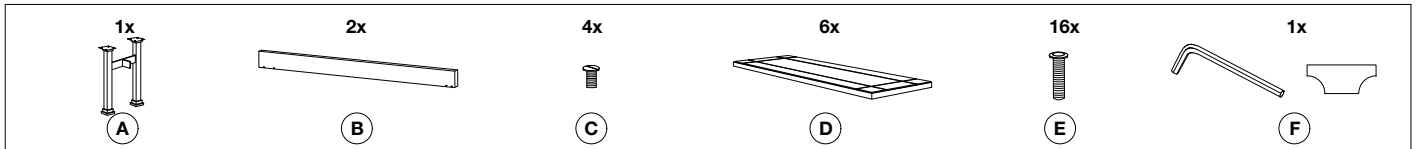

**Item type**  
Console Table

**Attention!**  
Place the item on a padded area to prevent damage to the item.

**Eichholtz B.V.**  
Delfweg 52  
2211 VN Noordwijkerhout  
The Netherlands

**Item name**  
The One

**Item number(s)**  
114675

1. Connect the legs with the crossbar.

2. Secure the crossbar to the legs with the screws (C).

3. Place the top on the base stand.

4. Assemble the table top to the stand using bolts (E) and the allen key.