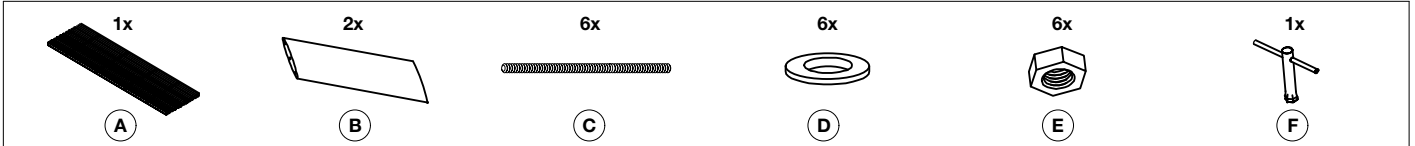

Item type

Console Table

Item name

Vauclair

Attention!

Place the item on a padded area to prevent damage to the item.

Care instructions:

Dust regularly and clean with a soft dry cloth.
Remove spills immediately to avoid staining and always use coasters.

Eichholtz B.V.

Delfweg 52
2211 VN Noordwijkerhout
The Netherlands

🏠 www.eichholtz.com
✉ service@eichholtz.com
☎ +31 (0)252 515 850

1. Align the legs with the holes in the top

2. Screw the rods into the table top

3. Place the ring and the nut and tighten the nuts with the tool