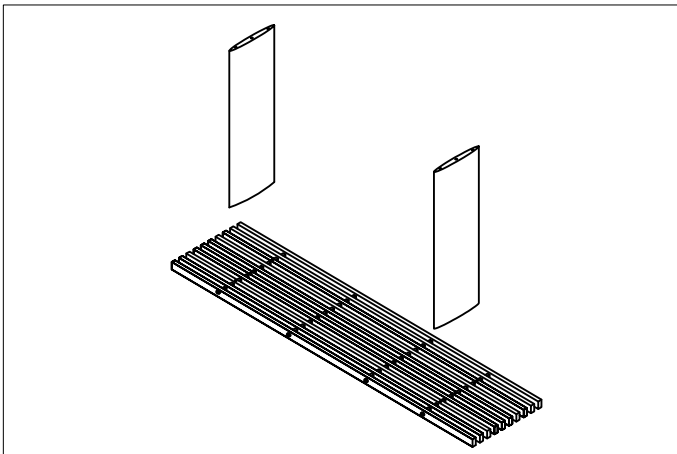

Item type

Console Table

Item name

Vauclair

Attention!

Place the item on a padded area to prevent damage to the item.

Care instructions:

Dust regularly and clean with a soft dry cloth.
Remove spills immediately to avoid staining and always use coasters.

Eichholtz B.V.

Delfweg 52
2211 VN Noordwijkerhout
The Netherlands

🏠 www.eichholtz.com
✉ service@eichholtz.com
☎ +31 (0)252 515 850

1. Align the legs with the holes in the top

2. Screw the rods into the table top

3. Place the ring and the nut and tighten the nuts with the tool