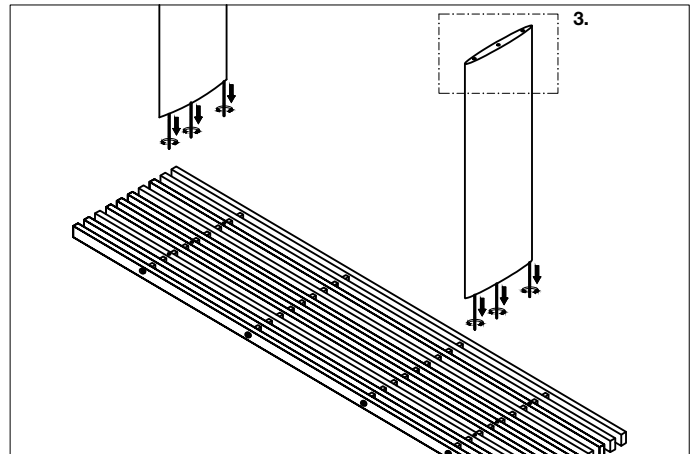

Item type

Console Table

Item name

Vauclair

Attention!

Place the item on a padded area to prevent damage to the item.

Care instructions:

Dust regularly and clean with a soft dry cloth.
Remove spills immediately to avoid staining and always use coasters.

Eichholtz B.V.

Delfweg 52
2211 VN Noordwijkerhout
The Netherlands

🏠 www.eichholtz.com
✉ service@eichholtz.com
☎ +31 (0)252 515 850

1. Align the legs with the holes in the top

2. Screw the rods into the table top

3. Place the ring and the nut and tighten the nuts with the tool