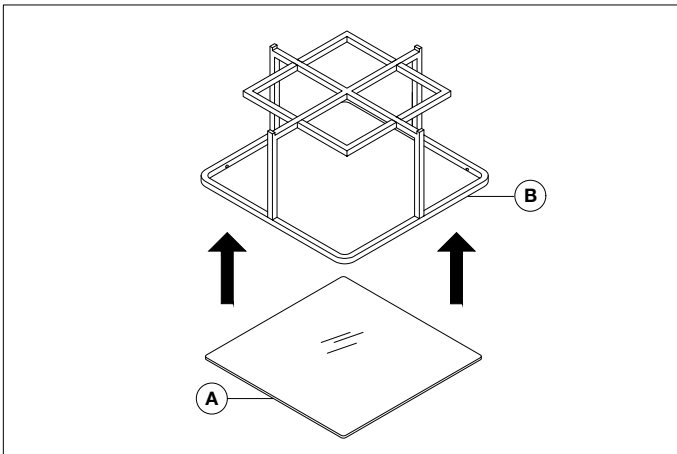

Item type

Coffee table

Item name

Grant

Attention!

Two people are required for the assembly of this item.
Place the item on a padded area to prevent damage to the item.

Care instructions:

Dust regularly and clean with a soft dry cloth. Remove spills immediately as moisture can cause stains on the marble top.

Eichholtz B.V.

Delfweg 52
2211 VN Noordwijkerhout
The Netherlands

🏠 www.eichholtz.com
✉ service@eichholtz.com
☎ +31 (0)252 515 850

1. Hold the frame (B) up and move the glass inside.

2. One person should hold the glass in an elevated position while the other person places the glass supports.