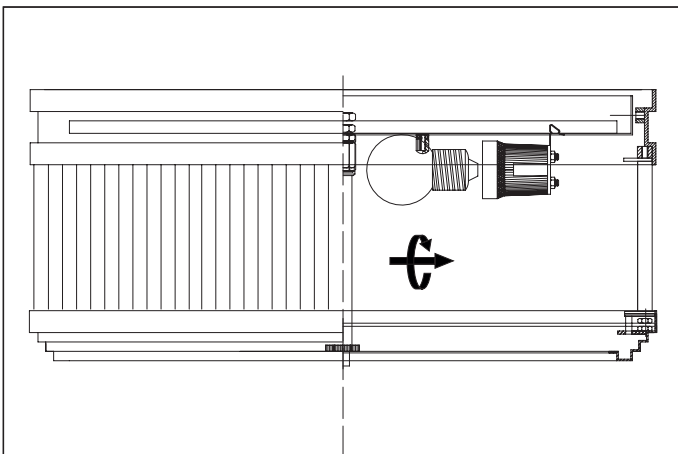

Item type
Ceiling Lamp

Item name
Rousseau

Item no
112414UL

Attention! Do not connect your luminaire to electricity until it is fully assembled.

Care instructions:
Wipe with a soft dry cloth, do not use chemicals or abrasive cleaning materials.

Eichholtz B.V.
Delfweg 52
2211 VN Noordwijkerhout
The Netherlands

🏠 www.eichholtz.com
✉ service@eichholtz.com
☎ +31 (0)252 515 850

1. Fix the ceiling plate to the ceiling by using wall mounting plugs and screws suitable for your wall type.
Connect the 3 wires according to their markings.

2. Place the lamp over the ceiling plate and fix it with the nuts.

3. Place the bulbs

4. Place the glass and fix it with the finial.