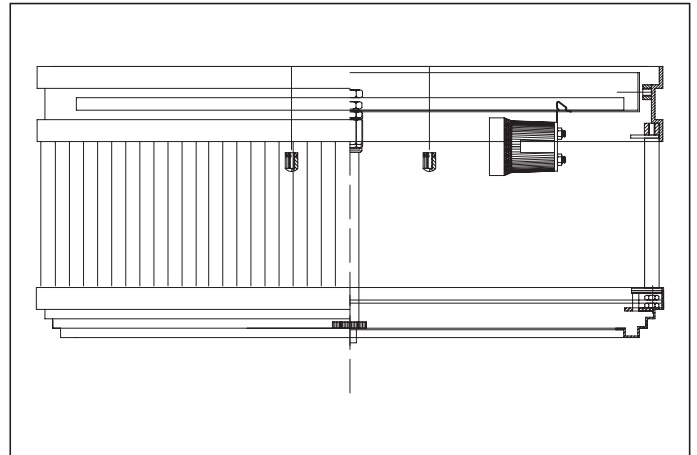

Item type
Ceiling Lamp

Item name
Rousseau

Item no
112414UL

Attention! Do not connect your luminaire to electricity until it is fully assembled.

Care instructions:
Wipe with a soft dry cloth, do not use chemicals or abrasive cleaning materials.

Eichholtz B.V.
Delfweg 52
2211 VN Noordwijkerhout
The Netherlands

🏠 www.eichholtz.com
✉ service@eichholtz.com
☎ +31 (0)252 515 850

1. Fix the ceiling plate to the ceiling by using wall mounting plugs and screws suitable for your wall type.
Connect the 3 wires according to their markings.