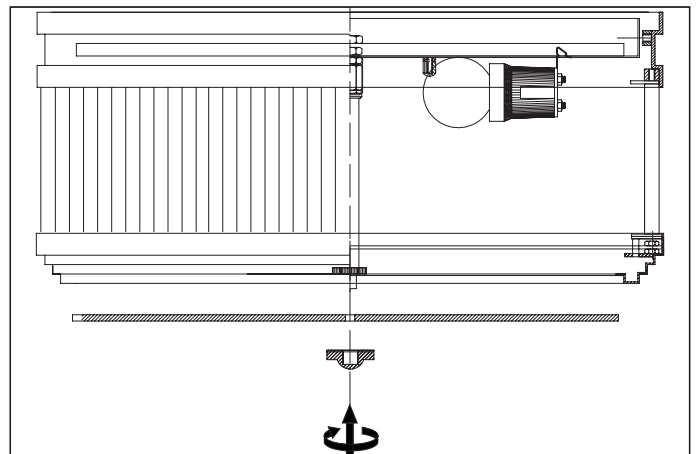

Eichholtz B.V.
Delfweg 52
2211 VN Noordwijkerhout
The Netherlands

🏠 www.eichholtz.com
✉ service@eichholtz.com
☎ +31 (0)252 515 850

1. Fix the ceiling plate to the ceiling by using wall mounting plugs and screws suitable for your wall type.
Connect the 3 wires according to their markings.

2. Place the lamp over the ceiling plate and fix it with the nuts.

3. Place the bulbs

4. Place the glass and fix it with the finial.