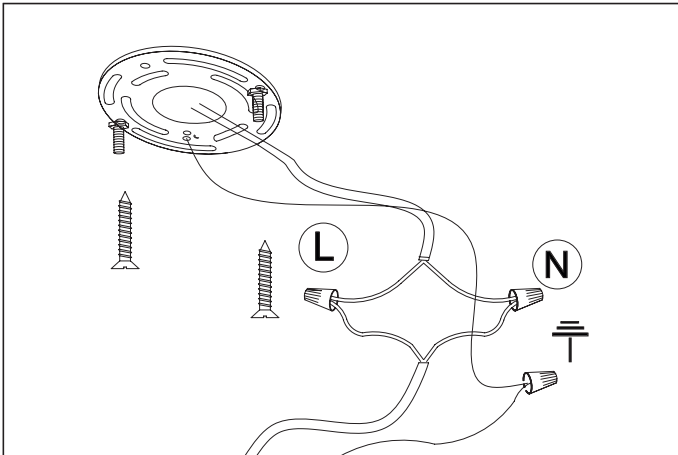

Item type
Ceiling Lamp

Item name
Rousseau

Item no
112414UL

Attention! Do not connect your luminaire to electricity until it is fully assembled.

Care instructions:
Wipe with a soft dry cloth, do not use chemicals or abrasive cleaning materials.

Eichholtz B.V.
Delfweg 52
2211 VN Noordwijkerhout
The Netherlands

🏠 www.eichholtz.com
✉ service@eichholtz.com
☎ +31 (0)252 515 850

1. Fix the ceiling plate to the ceiling by using wall mounting plugs and screws suitable for your wall type.
Connect the 3 wires according to their markings.

2. Place the lamp over the ceiling plate and fix it with the nuts.

3. Place the bulbs

4. Place the glass and fix it with the finial.