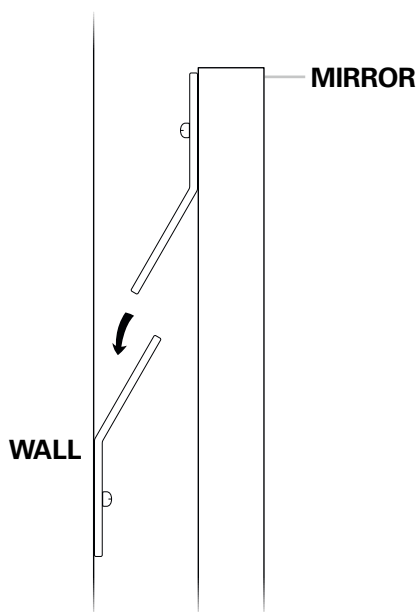

E I C H H O L T Z

112401 MIRROR CERVILLA 125 X 85 CM

ASSEMBLY INSTRUCTION

1

2

BACK SIDE MIRROR

3

4