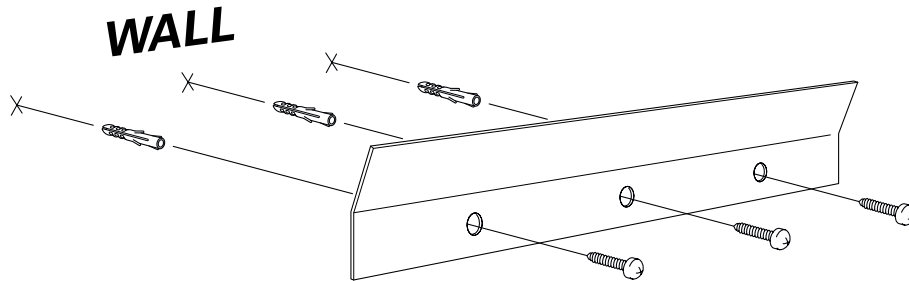

E I C H H O L T Z

112401 MIRROR CERVILLA 125 X 85 CM

ASSEMBLY INSTRUCTION

1

2

BACK SIDE MIRROR

3

4