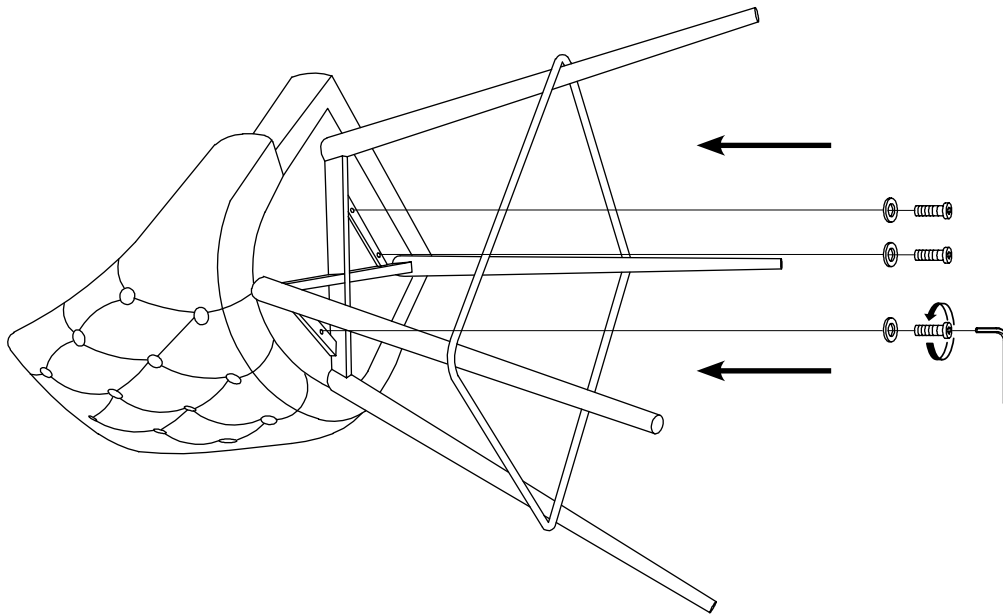

E I C H H O L T Z

112060 BAR STOOL CEDRO

ASSEMBLY INSTRUCTION

PARTS

1x

(A)

3x

(B)

3x

(C)

1

FINAL