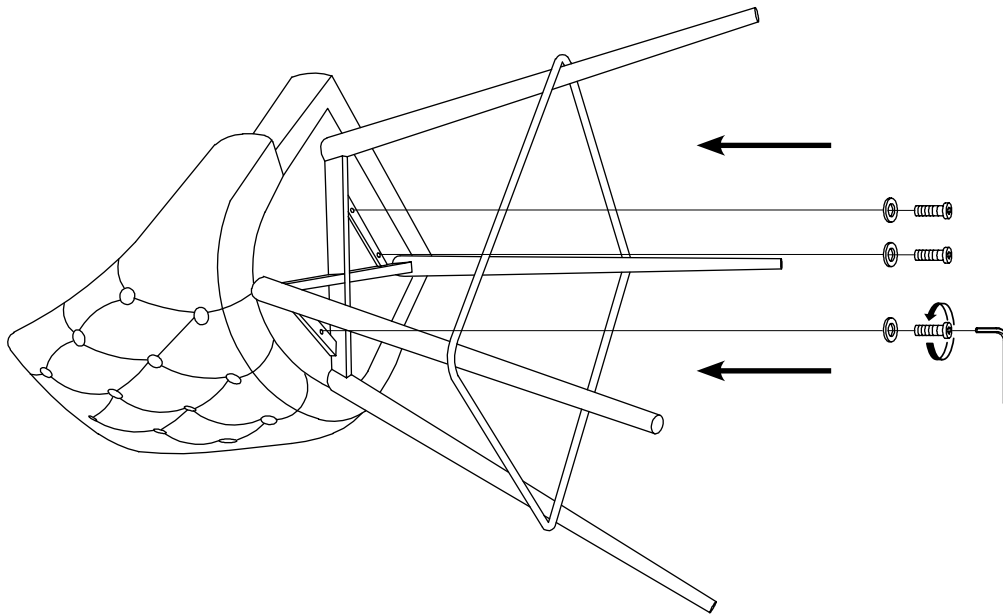

E I C H H O L T Z

112059 COUNTER STOOL CEDRO

ASSEMBLY INSTRUCTION

PARTS

1x

(A)

3x

(B)

3x

(C)

1

FINAL