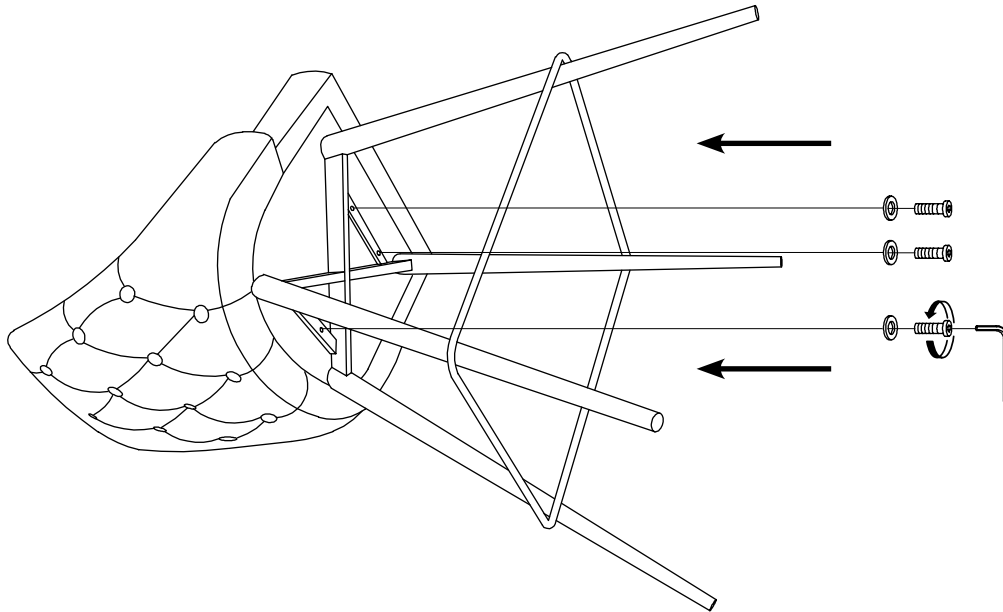

E I C H H O L T Z

112058 BAR STOOL CEDRO

ASSEMBLY INSTRUCTION

PARTS

1x

(A)

3x

(B)

3x

(C)

1

FINAL