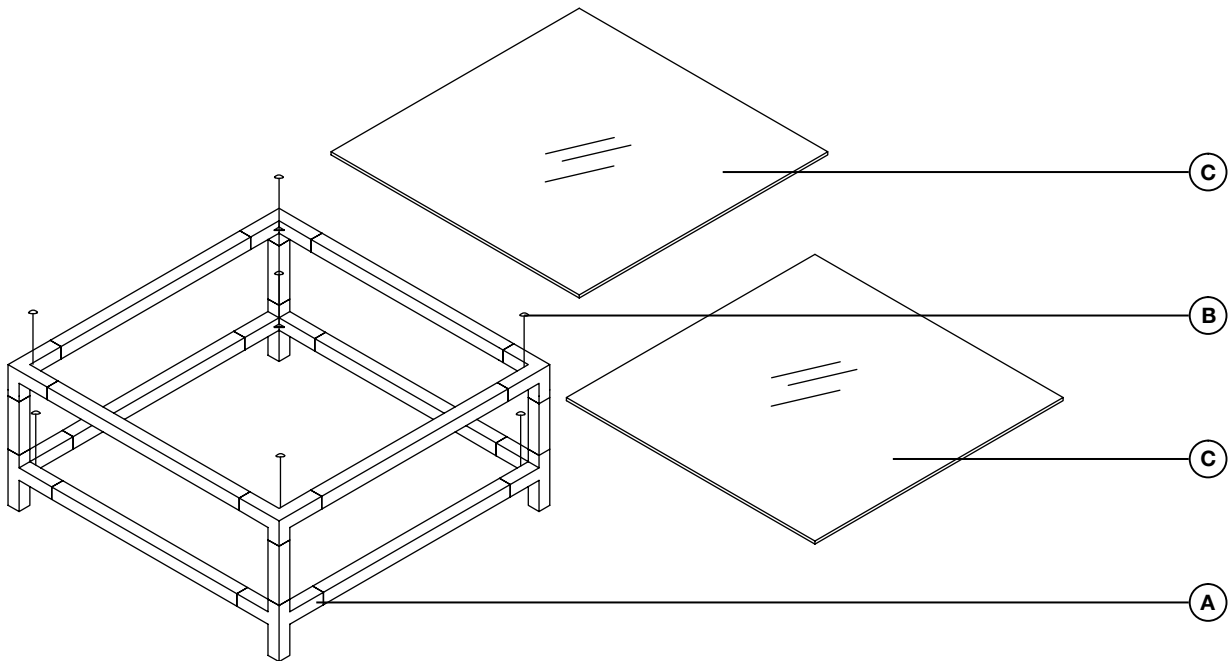

E I C H H O L T Z

111357 COFFEE TABLE ROYALTON

ASSEMBLY INSTRUCTION

PARTS

1x

(A)

8x

(B)

2x

(C)

1

2