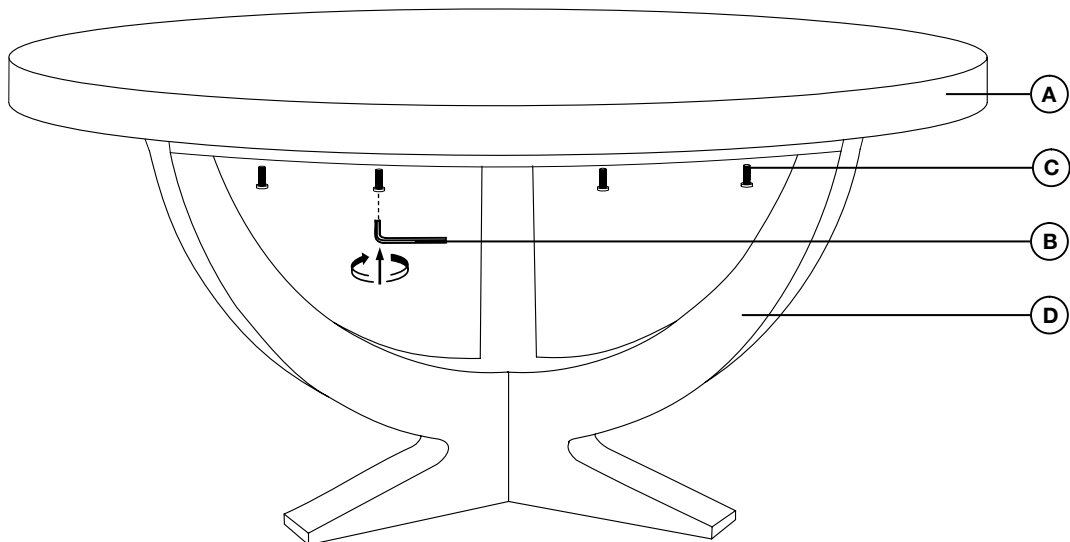

E I C H H O L T Z

109178 DINING TABLE UMBERTO L

ASSEMBLY INSTRUCTION

PARTS

1x

(A)

1x

(B)

4x

(C)

1x

(D)

1