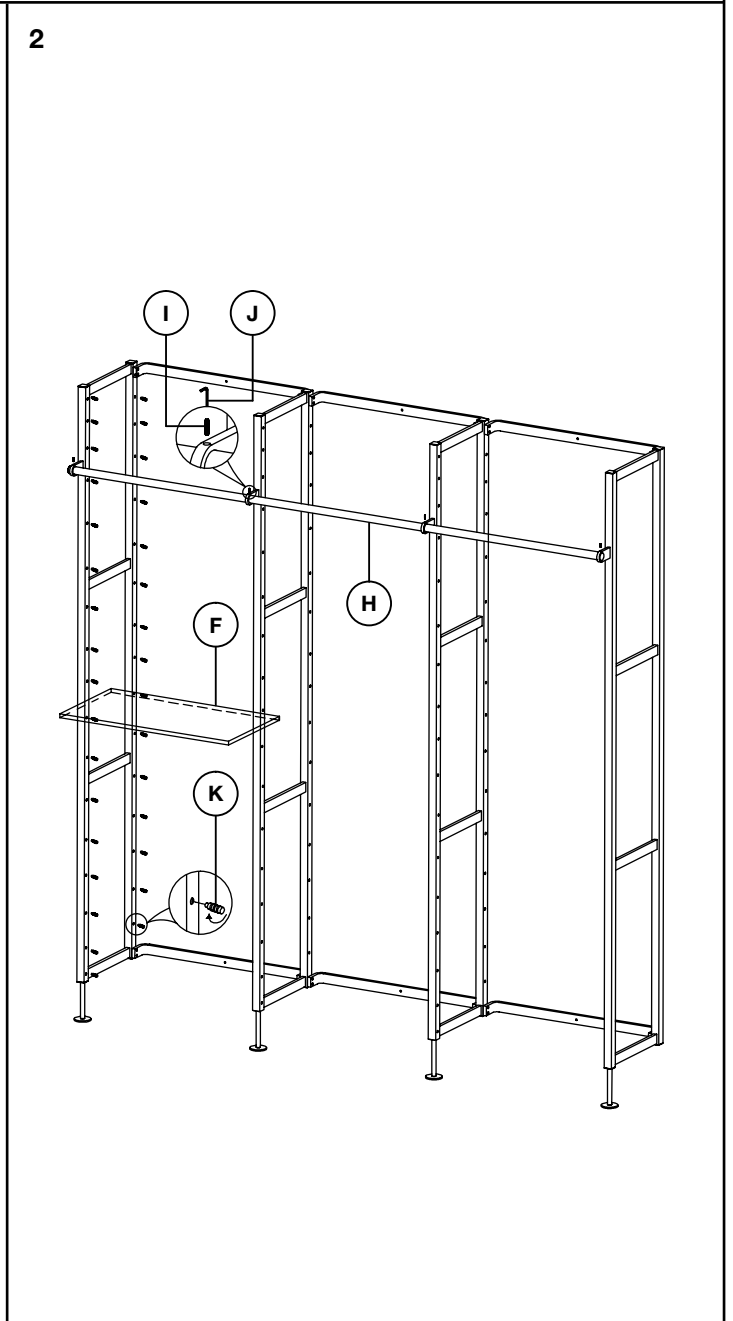

E I C H H O L T Z

106347 CABINET DELANO WITH STAIRS

ASSEMBLY INSTRUCTION

| | | | | | | | |
|--------------|-----|-----|-----|-----|-----|-----|-----|
| PARTS | 2x | 2x | 6x | 4x | 24x | 18x | |
| | | | | | | | |
| | (A) | (B) | (C) | (D) | (E) | (F) | |
| | 1x | 1x | 4x | 1x | 72x | 6x | 6x |
| | | | | | | | |
| | (G) | (H) | (I) | (J) | (K) | (L) | (M) |

E I C H H O L T Z

106347 CABINET DELANO WITH STAIRS

ASSEMBLY INSTRUCTION

PARTS

| | | | | | |
|-----|-----|-----|-----|-----|-----|
| 2x | 2x | 6x | 4x | 24x | 1x |
| | | | | | |
| (A) | (B) | (C) | (D) | (E) | (F) |