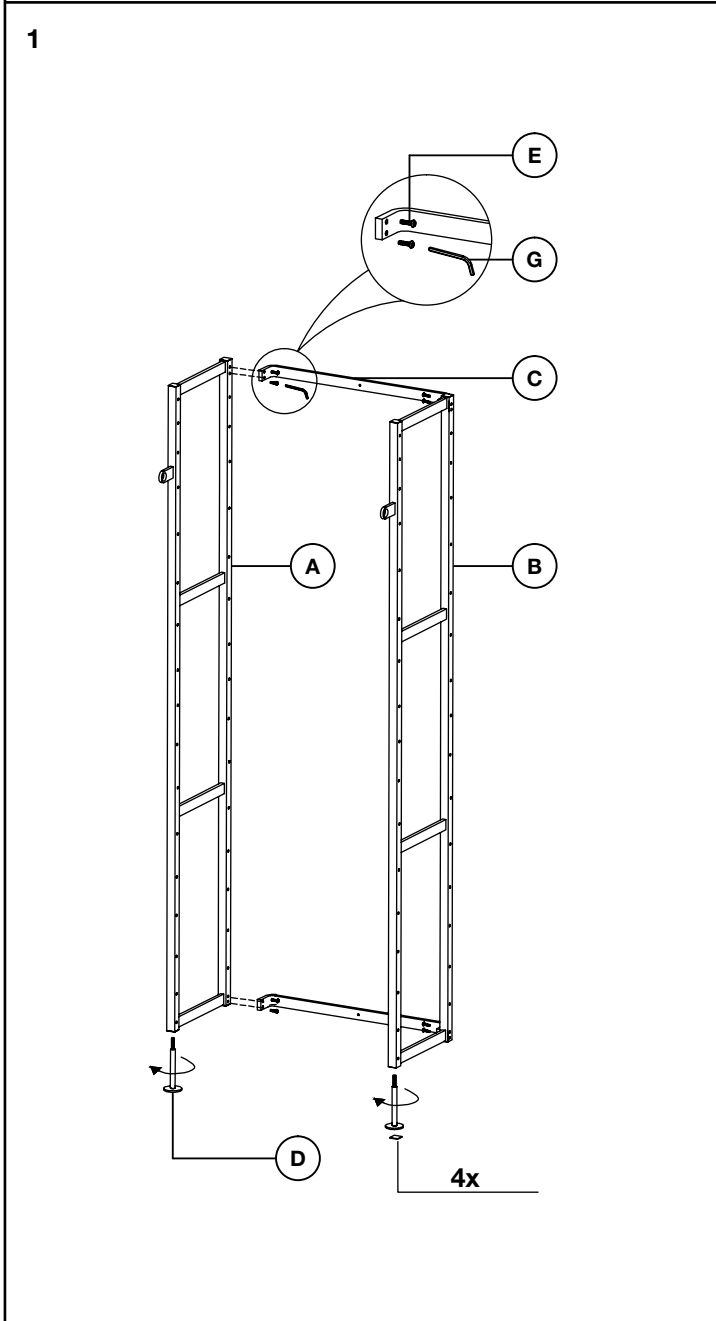

E I C H H O L T Z

106347 CABINET DELANO WITH STAIRS

ASSEMBLY INSTRUCTION

| | | | | | | | |
|--------------|-----|-----|-----|-----|-----|-----|-----|
| PARTS | 2x | 2x | 6x | 4x | 24x | 18x | |
| | | | | | | | |
| | (A) | (B) | (C) | (D) | (E) | (F) | |
| | 1x | 1x | 4x | 1x | 72x | 6x | 6x |
| | | | | | | | |
| | (G) | (H) | (I) | (J) | (K) | (L) | (M) |

E I C H H O L T Z

106347 CABINET DELANO WITH STAIRS

ASSEMBLY INSTRUCTION

PARTS

| | | | | | |
|-----|-----|-----|-----|-----|-----|
| 2x | 2x | 6x | 4x | 24x | 1x |
| | | | | | |
| (A) | (B) | (C) | (D) | (E) | (F) |